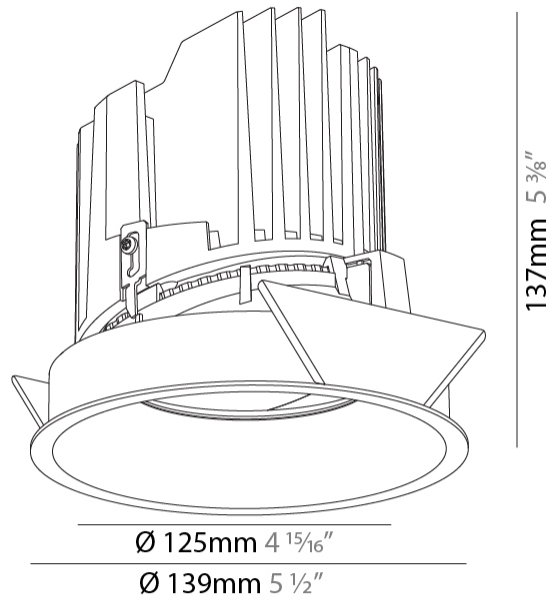

GENERAL

Series: Bioniq
 Subseries: Bioniq Round Semi Adjustable
 Brand: Prolight
 Division: Architectural
 Mounting Type: Recessed
 Mounting Location: Ceiling
 Subcategory: Downlight

PHYSICAL

Shape: Round
 Diameter (mm): 139
 Diameter (in): 5 1/2
 Height (mm): 137
 Height (in): 5 3/8
 Ceiling Thickness (mm): 10 / 12.5 / 15
 Ceiling Thickness (in): 3/8 or 1/2 or 9/16
 Min. Recessing Depth (mm): 150
 Min. Recessing Depth (in): 5 7/8
 Light Distribution: Adjustable / Downlight
 Weight (kg): 0.856
 Weight (lbs): 1.89
 Fixture Finish: SSR / BKV / CWI / CRY / HAB / LAG / UFT / ITA / RUA / RUR / MIC / FTG / MYG / TWT / LOD / PUS / FRO / FUP / KIA / POP / BLS / SPG / MEY / GOH / GUM / CHC / COM / ABZ / JAG / OBR / MOS / ROR
 Fixture Material: Aluminum Die Cast
 Cut-out Measurements: 130mm / 5 1/8"

LED

Number of LEDs: 1
 Color Temperature (°K): 2700 / 3000 / 3500 / 4000
 Max. Delivered Lumen (lm): 2030 / 2080 / 2185 / 2230
 Nominal Lumen (lm): 3210 / 3290 / 3459 / 3530
 CRI: >90 CRI
 Efficiency (%): 0.631
 Lamp Life (hrs): 50000

OPTICAL

Reflector: 20 / 40 / 60
 Adjustability: Rotational 355°; Tilt 10°

RATINGS AND CERTIFICATIONS

Certified By: Certified for North American Standards
 IP rating: IP20

BIONIQ ROUND SEMI ADJUSTABLE RECESSED