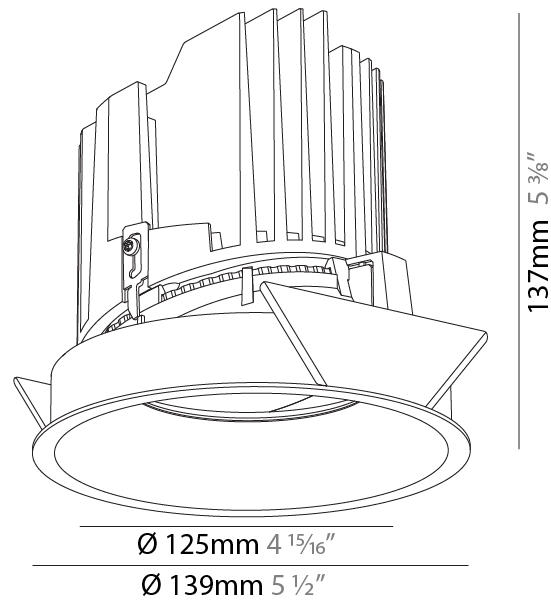

GENERAL

Series: Bioniq
 Subseries: Bioniq Round Semi Adjustable
 Brand: Prolight
 Division: Architectural
 Mounting Type: Recessed
 Mounting Location: Ceiling
 Subcategory: Downlight

PHYSICAL

Shape: Round
 Diameter (mm): 139
 Diameter (in): 5 1/2
 Height (mm): 137
 Height (in): 5 3/8
 Ceiling Thickness (mm): 10 / 12.5 / 15
 Ceiling Thickness (in): 3/8 or 1/2 or 9/16
 Min. Recessing Depth (mm): 150
 Min. Recessing Depth (in): 5 7/8
 Light Distribution: Adjustable / Downlight
 Weight (kg): 0.856
 Weight (lbs): 1.89
 Fixture Finish: SSR / BKV / CWI / CRY / HAB / LAG / UFT / ITA / RUA / RUR / MIC / FTG / MYG / TWT / LOD / PUS / FRO / FUP / KIA / POP / BLS / SPG / MEY / GOH / GUM / CHC / COM / ABZ / JAG / OBR / MOS / ROR
 Fixture Material: Aluminum Die Cast
 Cut-out Measurements: 130mm / 5 1/8"

GENERAL

Series: Bioniq
 Subseries: Bioniq Round Semi Adjustable
 Brand: Prolicht
 Division: Architectural
 Mounting Type: Recessed
 Mounting Location: Ceiling
 Subcategory: Downlight

PHYSICAL

Shape: Round
 Diameter (mm): 139
 Diameter (in): 5 1/2
 Height (mm): 137
 Height (in): 5 3/8
 Ceiling Thickness (mm): 10 / 12.5 / 15
 Ceiling Thickness (in): 3/8 or 1/2 or 9/16
 Min. Recessing Depth (mm): 150
 Min. Recessing Depth (in): 5 7/8
 Light Distribution: Adjustable / Downlight
 Weight (kg): 0.856
 Weight (lbs): 1.89
 Fixture Finish: SSR / BKV / CWI / CRY / HAB / LAG / UFT / ITA / RUA / RUR / MIC / FTG / MYG / TWT / LOD / PUS / FRO / FUP / KIA / POP / BLS / SPG / MEY / GOH / GUM / CHC / COM / ABZ / JAG / OBR / MOS / ROR
 Fixture Material: Aluminum Die Cast
 Cut-out Measurements: 130mm / 5 1/8"

OPTICAL

Reflector: 20 / 25 / 40
 Adjustability: Rotational 355°; Tilt 10°

RATINGS AND CERTIFICATIONS

Certified By: Certified for North American Standards
 IP rating: IP54

BIONIQ ROUND SEMI ADJUSTABLE RECESSED